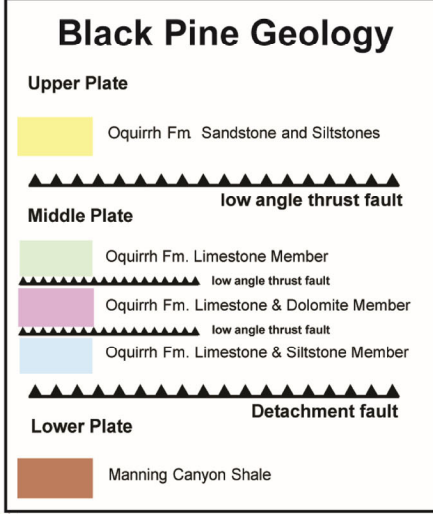

Discovery Hole LBP023 and Interpreted Geology

A

A'

Mined drill intercepts are not shown.
 Drill assays appearing in pits are unmined holes in the pit highwall, projected onto the section.