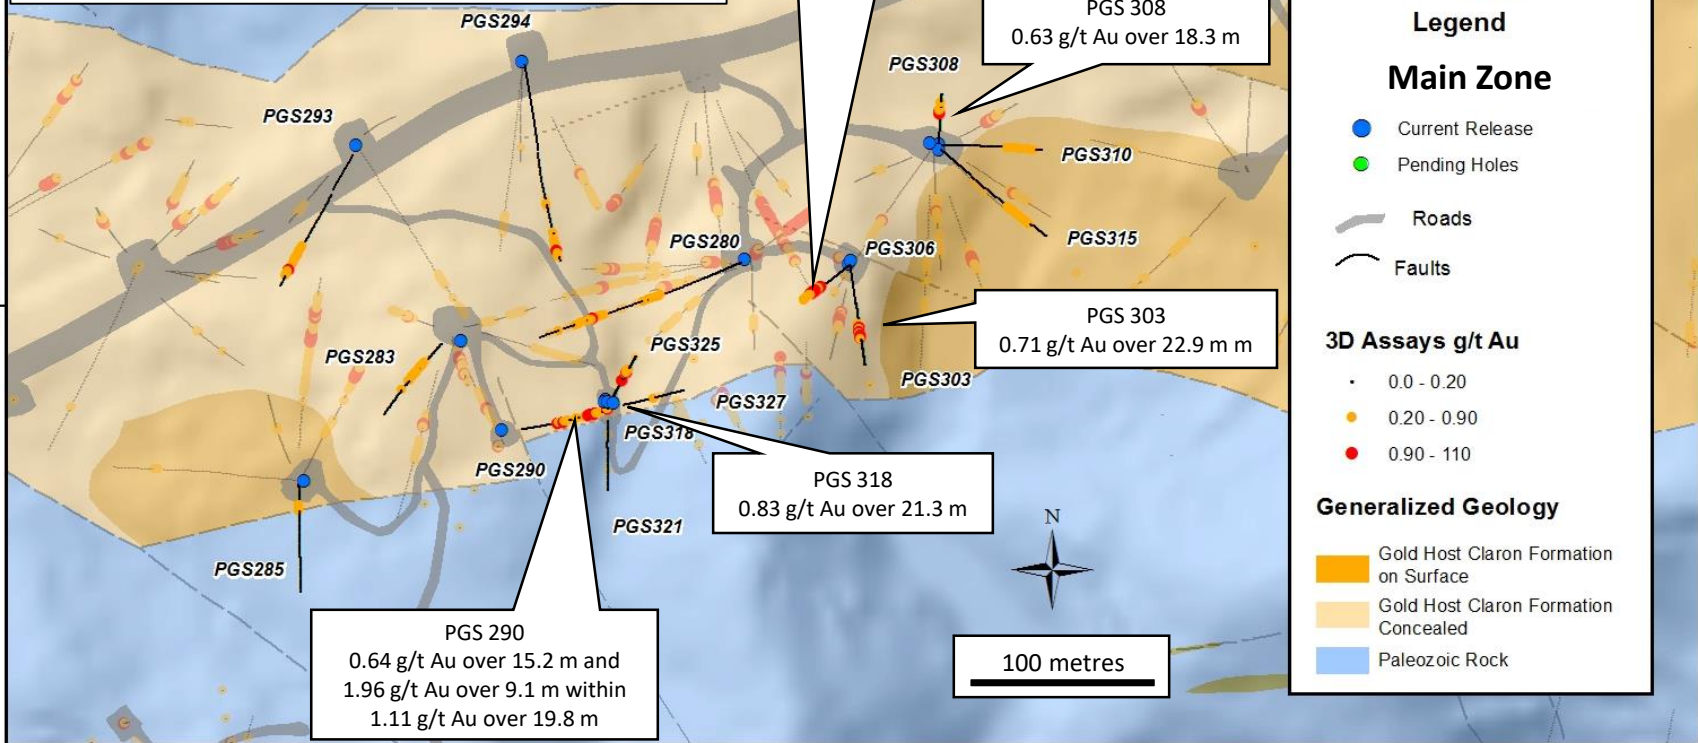

243,750

244,000

244,250

244,500

4,141,750

4,141,500

4,141,750

4,141,500

Libertygold

Legend

Main Zone

- Current Release
- Pending Holes
- Roads
- Faults

3D Assays g/t Au

- 0.0 - 0.20
- 0.20 - 0.90
- 0.90 - 110

Generalized Geology

- Gold Host Claron Formation on Surface
- Gold Host Claron Formation Concealed
- Paleozoic Rock