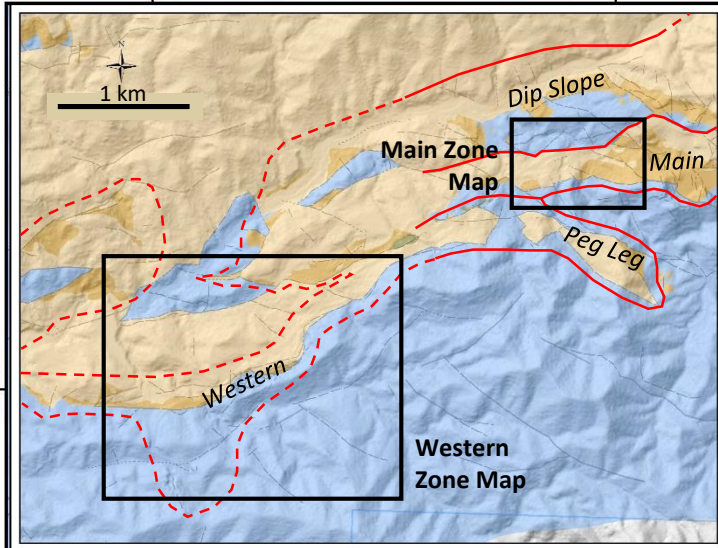

Libertygold

Legend

Main Zone

- Current Release
- Pending Holes
- Roads
- Faults

3D Assays g/t Au

- 0.0 - 0.20
- 0.20 - 0.90
- 0.90 - 110

Generalized Geology

- Gold Host Claron Formation on Surface
- Gold Host Claron Formation Concealed
- Paleozoic Rock