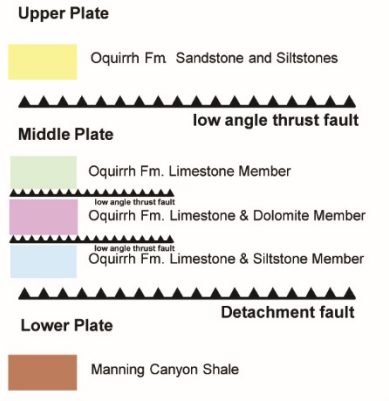

Black Pine Oxide Gold Project, Idaho

Black Pine Stratigraphy

Cross Section A-A' Through NW-Trending B Pit to A Basin Zone

Black Pine Oxide Gold Project, Idaho

Long Section B-B' Through NW-Trending B Pit to A Basin Zone