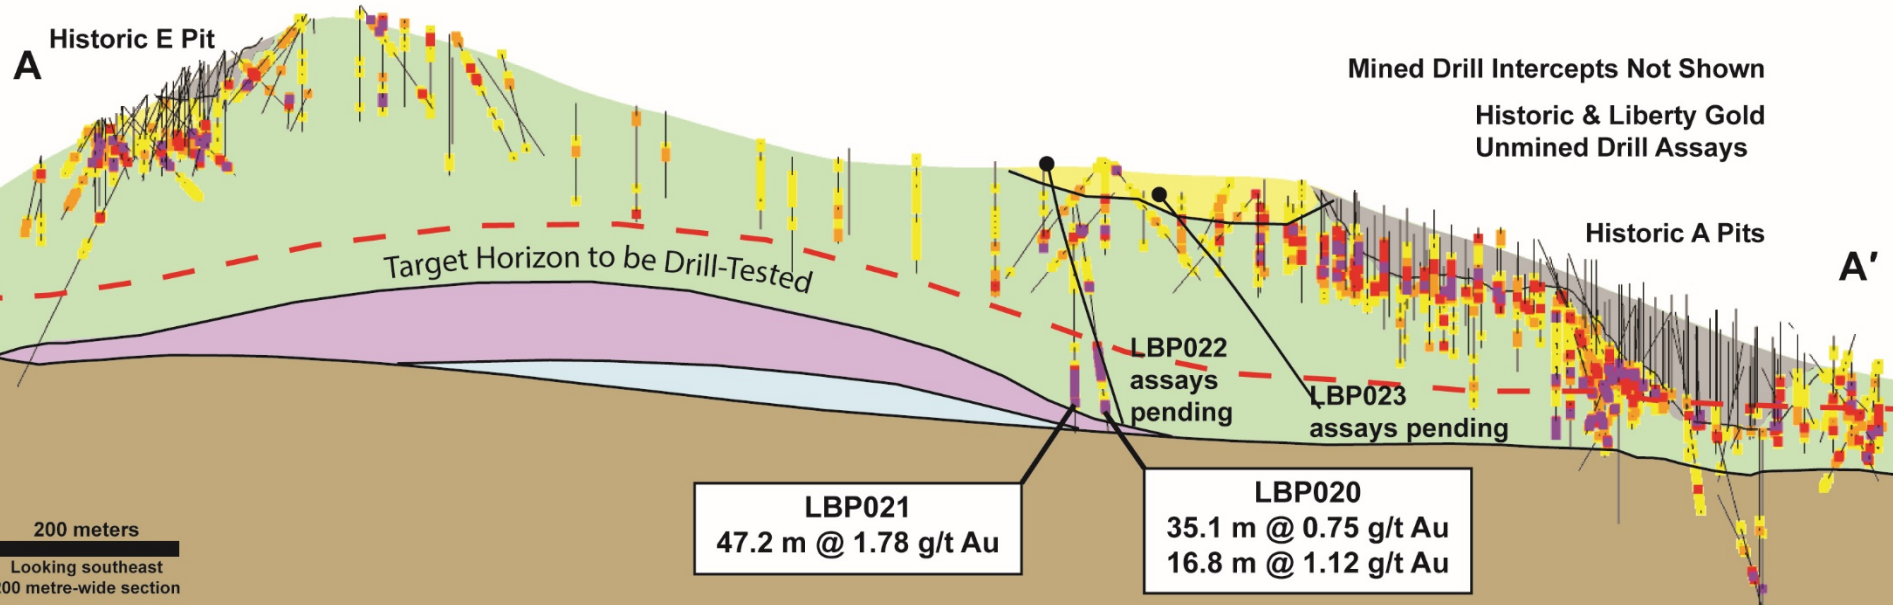

Black Pine Oxide Gold Project, Idaho

Black Pine Stratigraphy

Cross Section A-A' Through NW-Trending B Pit to A Basin Zone

Black Pine Oxide Gold Project, Idaho

Long Section B-B' Through NW-Trending B Pit to A Basin Zone