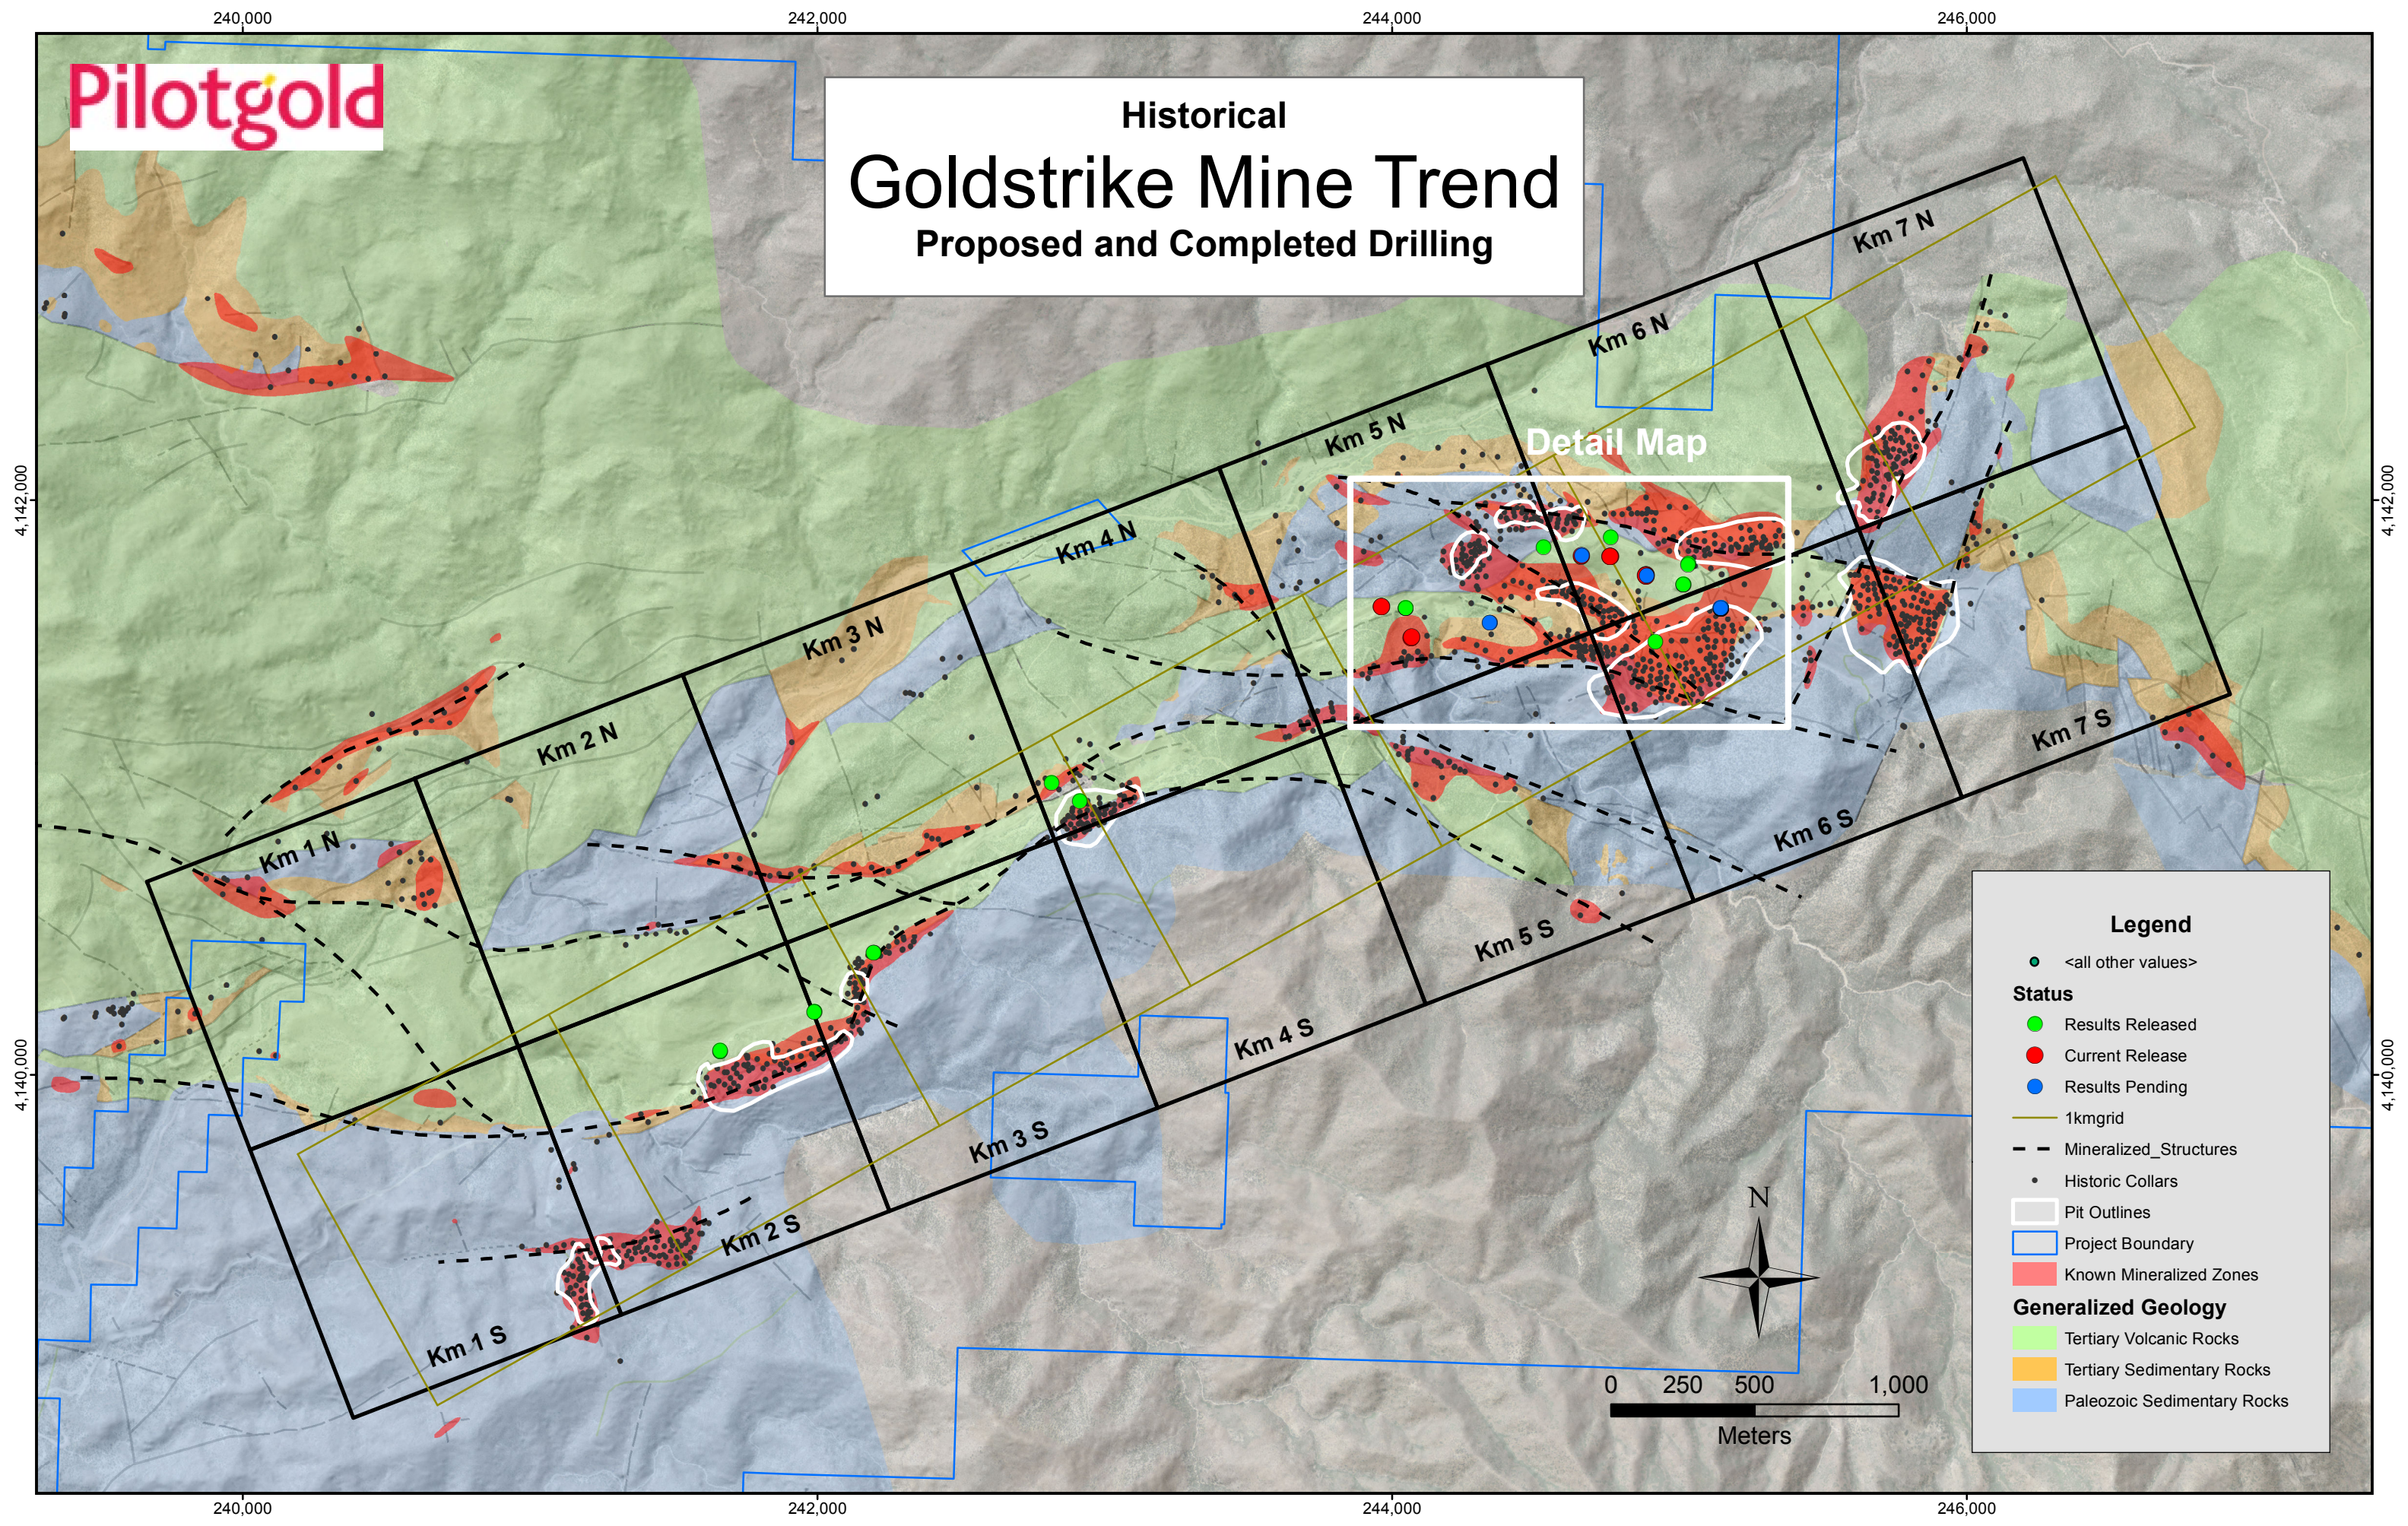

Historical Goldstrike Mine Trend Proposed and Completed Drilling

Detail Map

Legend

- <all other values>
- Status**
 - Results Released
 - Current Release
 - Results Pending
- 1kmgrid
- - Mineralized_Structures
- Historic Collars
- Pit Outlines
- Project Boundary
- Known Mineralized Zones
- Generalized Geology**
 - Tertiary Volcanic Rocks
 - Tertiary Sedimentary Rocks
 - Paleozoic Sedimentary Rocks